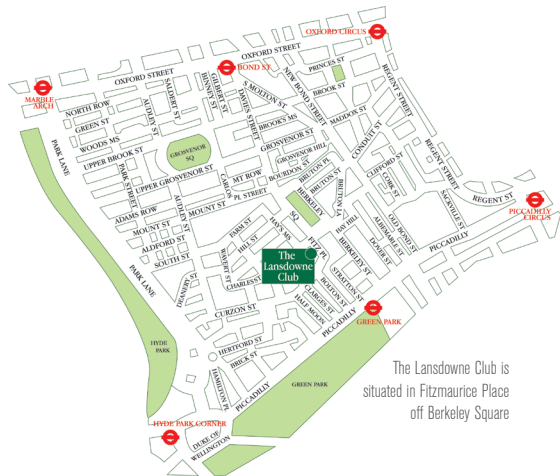

Mayfair@One in the Lansdowne Club

THE SUMMER SEASON 2009

From 6th May onwards, the Mayfair@One weekly talks will be held on Wednesday lunchtimes at the Lansdowne Club. We are very excited about our new venue – join us next Wednesday to find out why!

Talk details are available online at www.mayfairatone.org

Each meeting lasts from 1.10 – 1.45pm.
Arrive early for a sandwich lunch, available each week from 12.50pm.

The Lansdowne Club is situated in Fitzmaurice Place off Berkeley Square